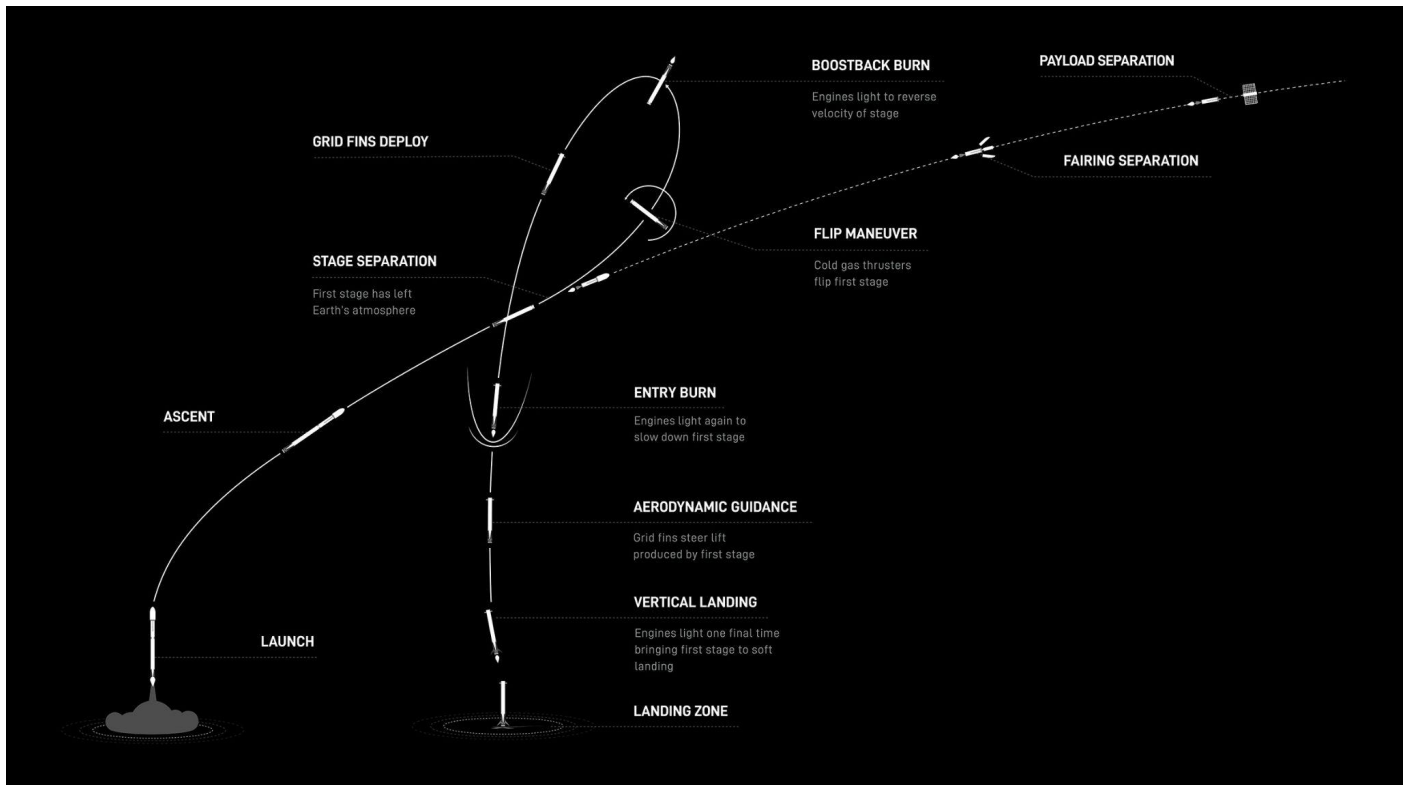

ISPACE'S HAKUTO-R MISSION 1

MISSION OVERVIEW

SpaceX is targeting Sunday, December 11 for a Falcon 9 launch of **ispace's HAKUTO-R Mission 1** - the first privately-led Japanese mission to land on the lunar surface – from Space Launch Complex 40 (SLC-40) at Cape Canaveral Space Force Station in Florida. Also onboard this mission is **NASA's Jet Propulsion Laboratory's Lunar Flashlight**. The instantaneous launch window is at 2:38 a.m. ET (07:38 UTC), and a backup opportunity is available on Monday, December 12 at 2:31 a.m. ET (07:31 UTC).

The first stage booster supporting this mission previously launched SES-22 and three Starlink missions. Following stage separation, the first stage will land on Landing Zone 1 (LZ-1) at Cape Canaveral Space Force Station.

WEBCAST

[A live webcast of this mission](#) will begin about 15 minutes prior to liftoff.

PHOTOS

High-resolution photos will be posted at [flickr.com/spacex](https://www.flickr.com/photos/spacex/).

MISSION PROFILE

MISSION TIMELINE (ALL TIMES APPROXIMATE)

COUNTDOWN

Hr/Min/Sec	Event
- 00:38:00	SpaceX Launch Director verifies go for propellant load
- 00:35:00	RP-1 (rocket grade kerosene) loading underway
- 00:35:00	1st stage LOX (liquid oxygen) loading underway
- 00:16:00	2nd stage LOX loading underway
- 00:07:00	Falcon 9 begins engine chill prior to launch
- 00:01:00	Command flight computer to begin final prelaunch checks
- 00:01:00	Propellant tank pressurization to flight pressure begins
- 00:00:45	SpaceX Launch Director verifies go for launch
- 00:00:03	Engine controller commands engine ignition sequence to start
- 00:00:00	Falcon 9 liftoff