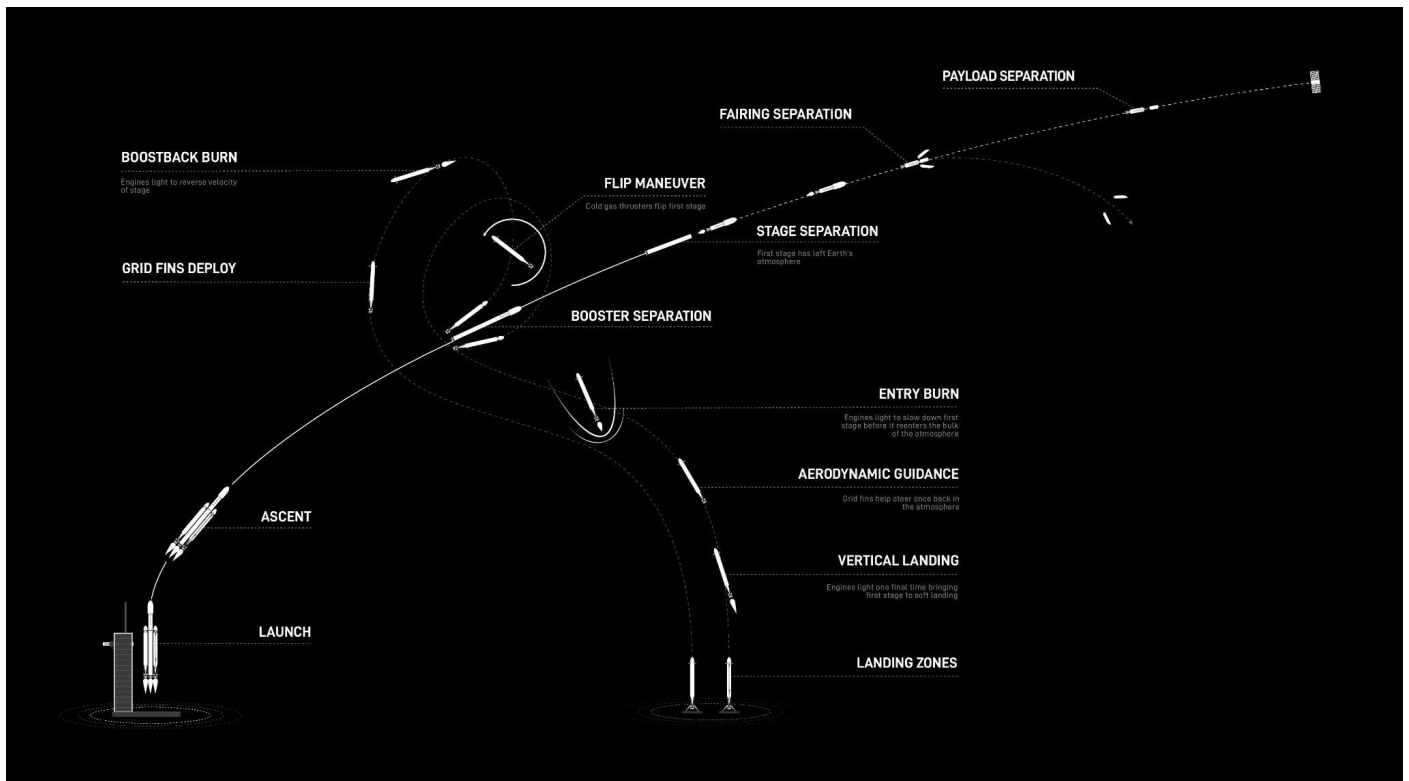

USSF-67 MISSION

MISSION OVERVIEW

SpaceX is targeting Sunday, January 15 at 5:56 p.m. ET (22:56 UTC) for Falcon Heavy's launch of the **USSF-67 mission** to a geosynchronous Earth orbit from Launch Complex 39A (LC-39A) at Kennedy Space Center in Florida.

Following booster separation, Falcon Heavy's two side boosters will land on SpaceX's Landing Zones 1 and 2 (LZ-1 and LZ-2) at Cape Canaveral Space Force Station in Florida.

WEBCAST

A live webcast of this mission will begin about 15 minutes prior to liftoff.

PHOTOS

High-resolution photos will be posted at [flickr.com/spacex](https://www.flickr.com/photos/spacex/).

MISSION PROFILE

MISSION TIMELINE (ALL TIMES APPROXIMATE)

COUNTDOWN

Hr/Min/Sec	Event
- 00:53:00	SpaceX Launch Director verifies go for propellant load
- 00:50:00	1st stage and side boosters RP-1 (rocket grade kerosene) loading begins
- 00:45:00	1st stage and side boosters LOX (liquid oxygen) loading begins
- 00:35:00	2nd stage RP-1 (rocket grade kerosene) loading begins
- 00:18:30	2nd stage LOX loading begins
- 00:07:00	Falcon Heavy begins engine chill
- 00:00:59	Flight computer commanded to begin final pre-launch checks
- 00:00:45	SpaceX Launch Director verifies go for launch
- 00:00:20	Propellant tanks pressurize for flight
- 00:00:06	Engine controller commands engine ignition sequence to start
- 00:00:00	Falcon Heavy liftoff

LAUNCH, LANDING AND DEPLOYMENT

Hr/Min/Sec	Event
00:01:11	Max Q (moment of peak mechanical stress on the rocket)
00:02:24	Side boosters engine cutoff (BECO)
00:02:28	Side boosters separate
00:02:43	Side boosters boostback burns begin
00:03:52	Side boosters boostback burns end
00:03:55	1st stage main engine cutoff (MECO)
00:03:59	Center core 1st and 2nd stages separate
00:04:05	2nd stage engine starts (SES)
00:04:22	Fairing deployment
00:06:32	Side boosters entry burns start
00:06:44	Side boosters entry burns end
00:07:42	Side boosters landing burns start
00:08:00	Side boosters landing