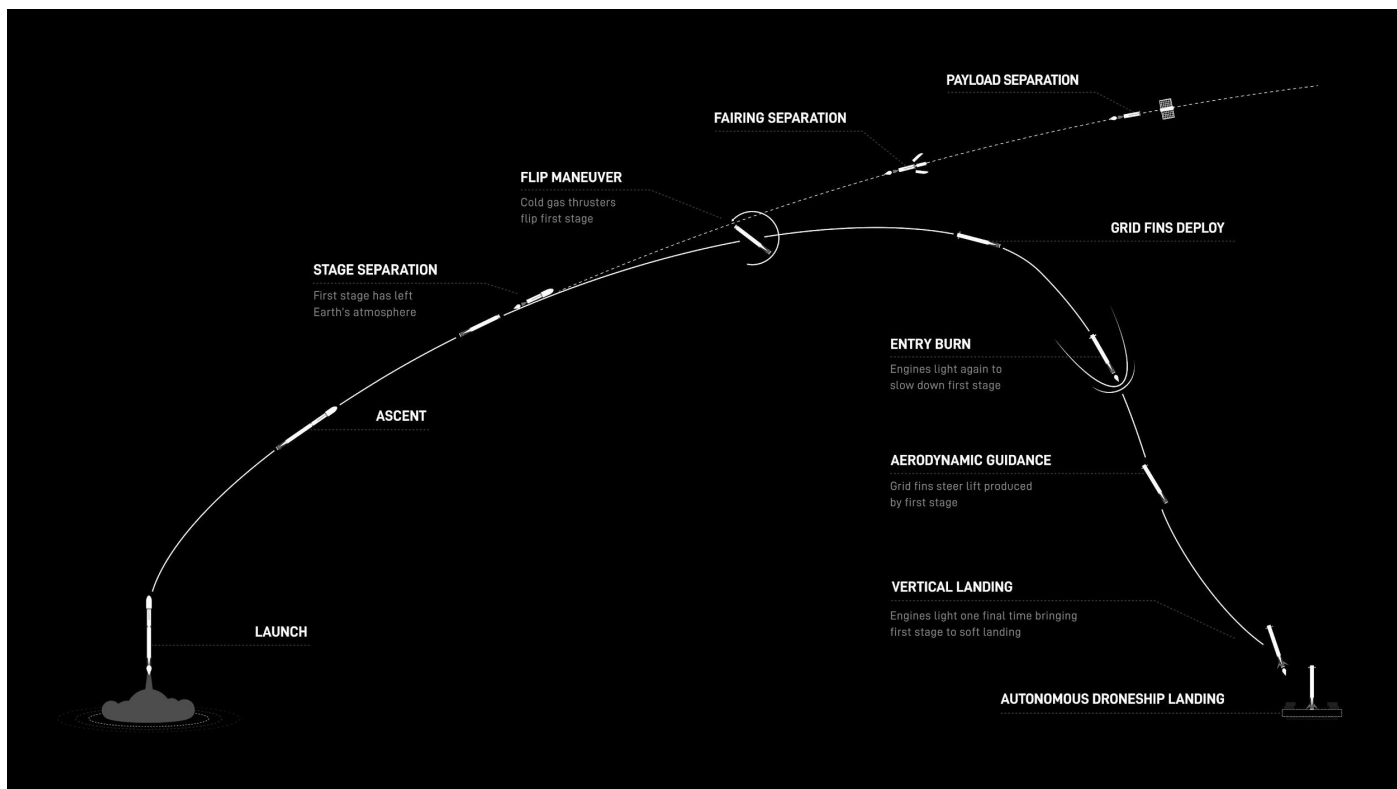

STARLINK-30 MISSION

MISSION OVERVIEW

SpaceX is targeting Monday, September 13 for a Falcon 9 launch of 51 **Starlink** satellites from Space Launch Complex 4E (SLC-4E) at Vandenberg Space Force Base in California. The instantaneous window is at 8:55 p.m. PDT, or September 14 at 3:55 UTC, and a backup opportunity is available on Tuesday, September 14 at 8:56 p.m. PDT, or September 15 at 3:56 UTC.

The booster supporting this mission previously launched Telstar 18 VANTAGE, Iridium-8, and seven Starlink missions. Following stage separation, SpaceX will land Falcon 9's first stage on the "Of Course I Still Love You" dronship, which will be stationed in the Pacific Ocean. One half of Falcon 9's fairing halves previously supported NROL-108 and the other previously flew on GPS III-3 and Turksat-5A.

WEBCAST

[A live webcast of this mission](#) will begin about 15 minutes prior to liftoff.

PHOTOS

High-resolution photos will be posted at [flickr.com/spacex](https://www.flickr.com/photos/spacex/).

MISSION PROFILE

MISSION TIMELINE (ALL TIMES APPROXIMATE)

COUNTDOWN

| Hr/Min/Sec | Event |
|-------------------|--|
| - 00:38:00 | SpaceX Launch Director verifies go for propellant load |
| - 00:35:00 | RP-1 (rocket grade kerosene) loading underway |
| - 00:35:00 | 1st stage LOX (liquid oxygen) loading underway |
| - 00:16:00 | 2nd stage LOX loading underway |
| - 00:07:00 | Falcon 9 begins engine chill prior to launch |
| - 00:01:00 | Command flight computer to begin final prelaunch checks |
| - 00:01:00 | Propellant tank pressurization to flight pressure begins |
| - 00:00:45 | SpaceX Launch Director verifies go for launch |
| - 00:00:03 | Engine controller commands engine ignition sequence to start |
| - 00:00:00 | Falcon 9 liftoff |