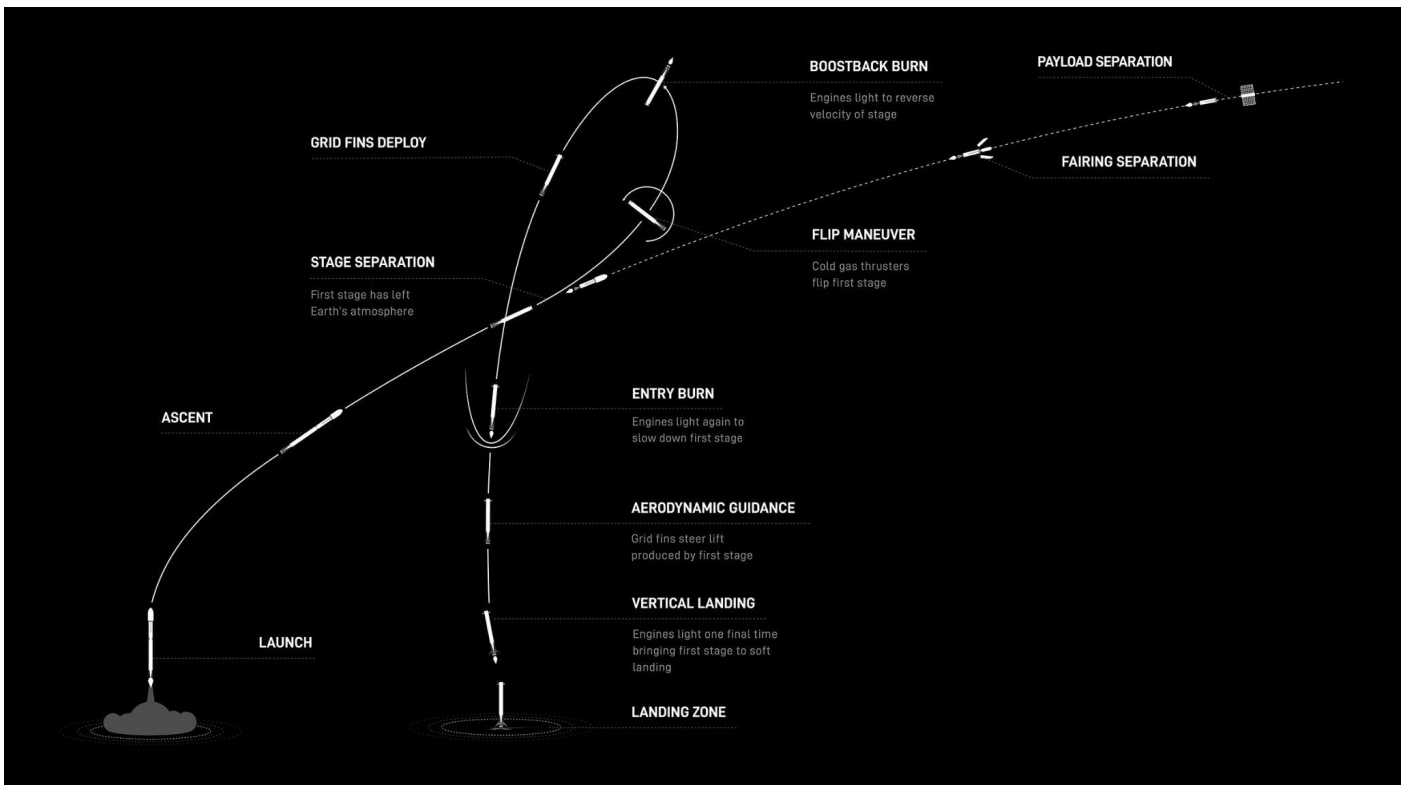

The first stage booster supporting this mission previously launched GPS III-3, Turksat 5A, Transporter-2, Intelsat G-33/G-34 and 10 Starlink missions. Following stage separation, Falcon 9 will land on Landing Zone 1 (LZ-1) at Cape Canaveral Space Force Station.

Transporter-6 is SpaceX's sixth **dedicated smallsat rideshare mission**. There will be 114 payloads on this flight, including CubeSats, microsats, picosats, and orbital transfer vehicles carrying spacecraft to be deployed at a later time.

WEBCAST

A live webcast of this mission will begin about 10 minutes prior to liftoff.

PHOTOS

High-resolution photos will be posted at [flickr.com/spacex](https://www.flickr.com/photos/spacex/).

MISSION PROFILE

MISSION TIMELINE (ALL TIMES APPROXIMATE)

COUNTDOWN

Hr/Min/Sec	Event
- 00:38:00	SpaceX Launch Director verifies go for propellant load
- 00:35:00	RP-1 (rocket grade kerosene) loading begins
- 00:35:00	1st stage LOX (liquid oxygen) loading begins
- 00:16:00	2nd stage LOX loading begins
- 00:07:00	Falcon 9 begins engine chill prior to launch
- 00:01:00	Command flight computer to begin final prelaunch checks
- 00:01:00	Propellant tank pressurization to flight pressure begins
- 00:00:45	SpaceX Launch Director verifies go for launch
- 00:00:03	Engine controller commands engine ignition sequence to start
- 00:00:00	Falcon 9 liftoff