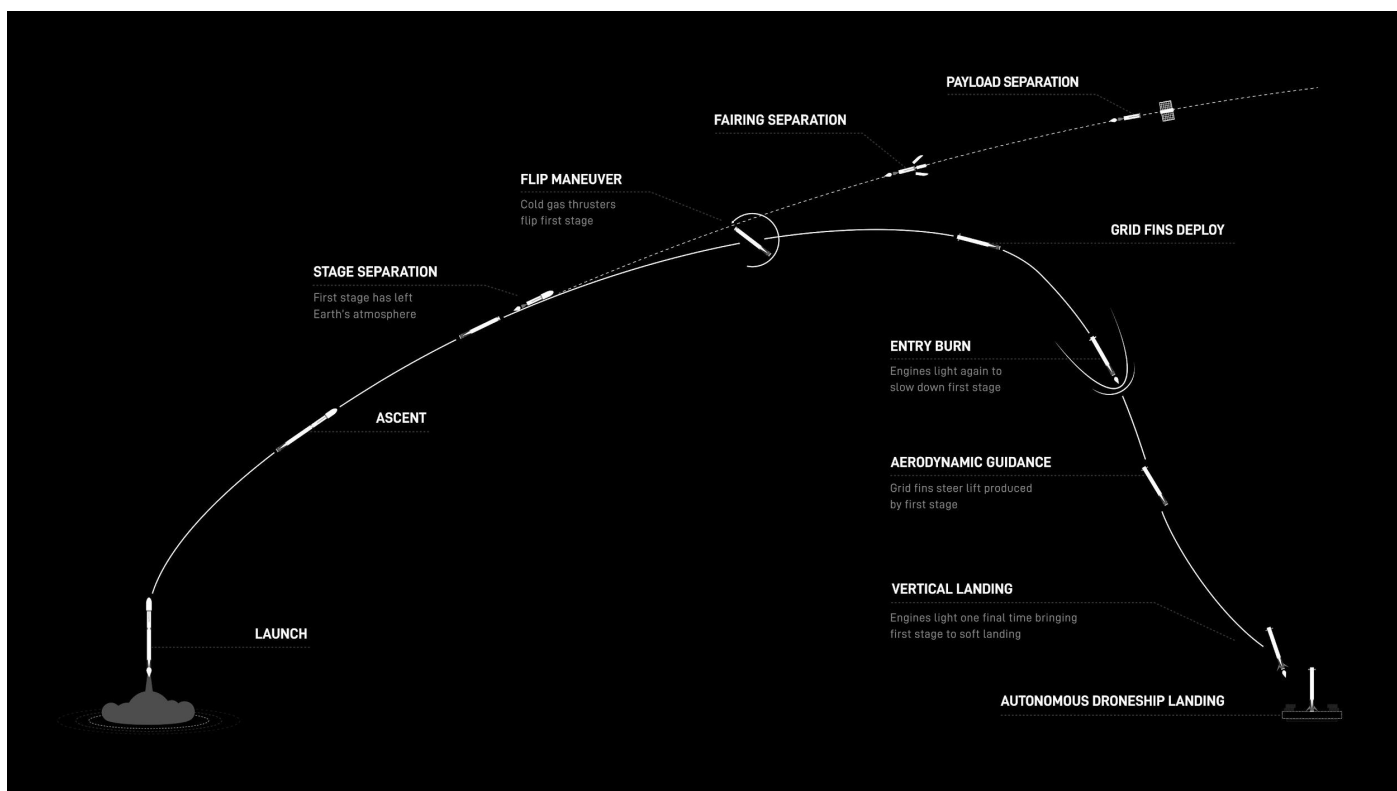

STARLINK GROUP 2-10 MISSION

MISSION OVERVIEW

SpaceX is targeting Tuesday, May 30 at 11:02 p.m. PT (06:02 UTC on May 31) for a Falcon 9 launch of 52 **Starlink** satellites to low-Earth orbit from Space Launch Complex 4 East (SLC-4E) at Vandenberg Space Force Base in California. If needed, a backup opportunity is available on Wednesday, May 31 at 10:48 p.m. PT (05:48 UTC on June 1).

The first stage booster supporting this mission previously launched Crew-1, Crew-2, SXM-8, CRS-23, IXPE, Transporter-4, Transporter-5, Globalstar FM15, ISI EROS C-3, and four Starlink missions. Following stage separation, the first stage will land on the Of Course I Still Love You droneship stationed in the Pacific Ocean.

WEBCAST

A live webcast of this mission will begin about five minutes prior to liftoff.

MISSION PROFILE

MISSION TIMELINE (ALL TIMES APPROXIMATE)

COUNTDOWN

| Hr/Min/Sec | Event |
|-------------------|--|
| - 00:38:00 | SpaceX Launch Director verifies go for propellant load |
| - 00:35:00 | RP-1 (rocket grade kerosene) loading begins |
| - 00:35:00 | 1st stage LOX (liquid oxygen) loading begins |
| - 00:16:00 | 2nd stage LOX loading begins |
| - 00:07:00 | Falcon 9 begins engine chill prior to launch |
| - 00:01:00 | Command flight computer to begin final prelaunch checks |
| - 00:01:00 | Propellant tank pressurization to flight pressure begins |
| - 00:00:45 | SpaceX Launch Director verifies go for launch |
| - 00:00:03 | Engine controller commands engine ignition sequence to start |
| - 00:00:00 | Falcon 9 liftoff |