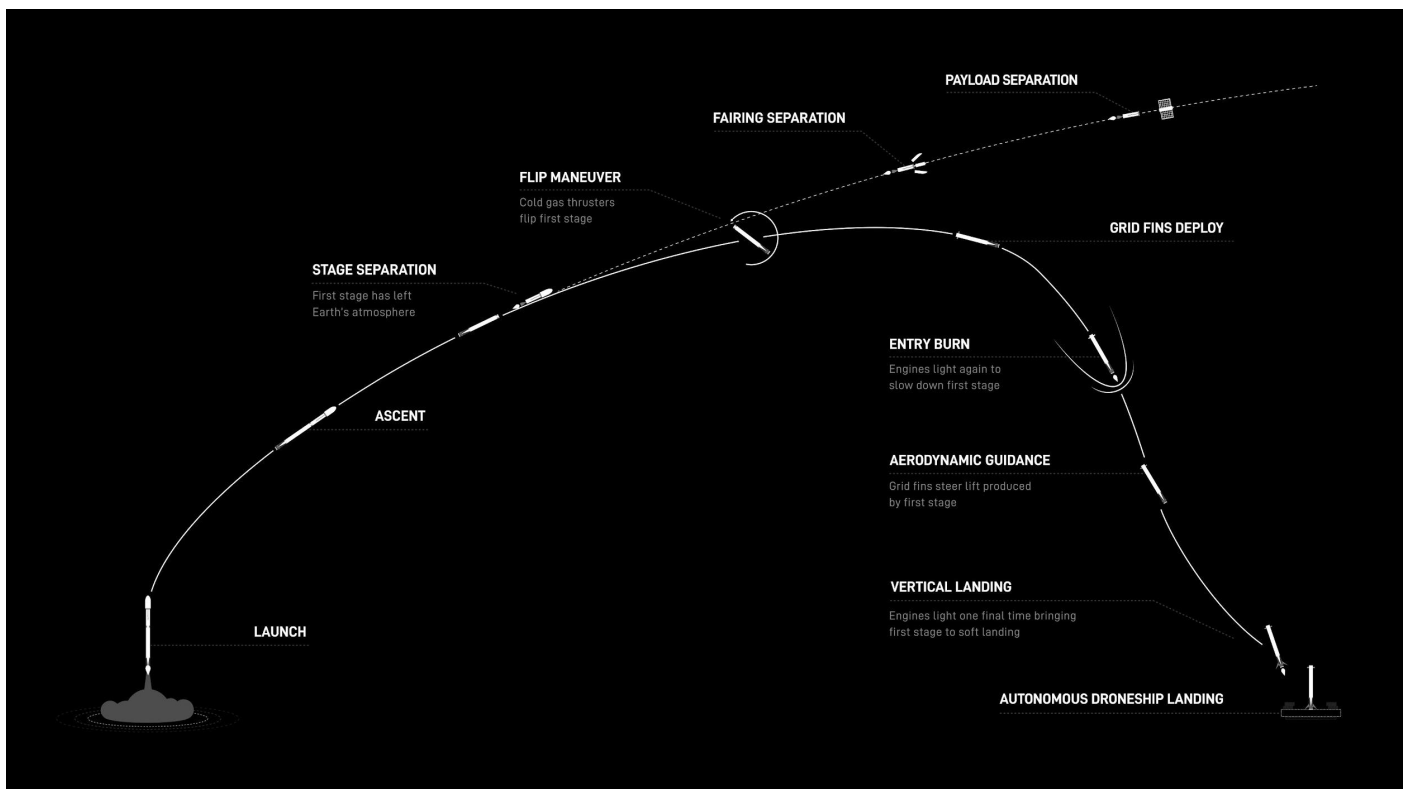

PSN SATRIA MISSION

MISSION OVERVIEW

SpaceX is targeting Sunday, June 18 for Falcon 9's launch of the **PSN SATRIA mission** to a geosynchronous transfer orbit from Space Launch Complex 40 (SLC-40) at Cape Canaveral Space Force Station in Florida. The 178-minute launch window opens at 6:04 p.m. ET (22:04 UTC). If needed, a backup opportunity is available Monday, June 19 with a 198-minute launch window opening at 5:54 p.m. ET (21:54 UTC).

The first stage booster supporting this mission previously launched CRS-22, Crew-3, Turksat 5B, Crew-4, CRS-25, Eutelsat HOTBIRD 13G, O3b mPOWER, and four Starlink missions. Following stage separation, the first stage will land on the A Shortfall of Gravitas droneship, which will be stationed in the Atlantic Ocean.

WEBCAST

A live webcast of this mission will begin about 15 minutes prior to liftoff.

MISSION PROFILE

MISSION TIMELINE (ALL TIMES APPROXIMATE)

COUNTDOWN

Hr/Min/Sec	Event
- 00:38:00	SpaceX Launch Director verifies go for propellant load
- 00:35:00	RP-1 (rocket grade kerosene) loading begins
- 00:35:00	1st stage LOX (liquid oxygen) loading begins
- 00:16:00	2nd stage LOX loading begins
- 00:07:00	Falcon 9 begins engine chill prior to launch
- 00:01:00	Command flight computer to begin final prelaunch checks
- 00:01:00	Propellant tank pressurization to flight pressure begins
- 00:00:45	SpaceX Launch Director verifies go for launch
- 00:00:03	Engine controller commands engine ignition sequence to start
- 00:00:00	Falcon 9 liftoff